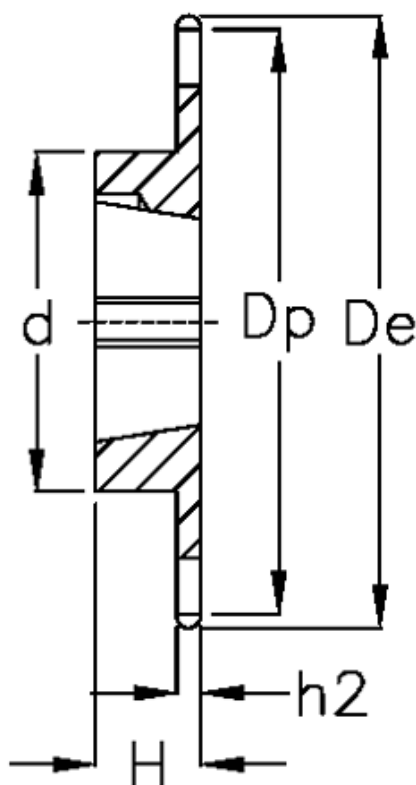

Data Sheet

Article number: 616031005022

Description: Taperbored sprocket 08 B-1 Z=22 simplex
for bushing 1610

Measures

C = 1.3

d = 71

De = 93.8

Dp = 89.24

For bush = 1610

For chain size = 1/2" x 5/16"

For chain type = 08 B-1

H = 25

h1 = 7.2

Material = Stål

Number of teeth = 22